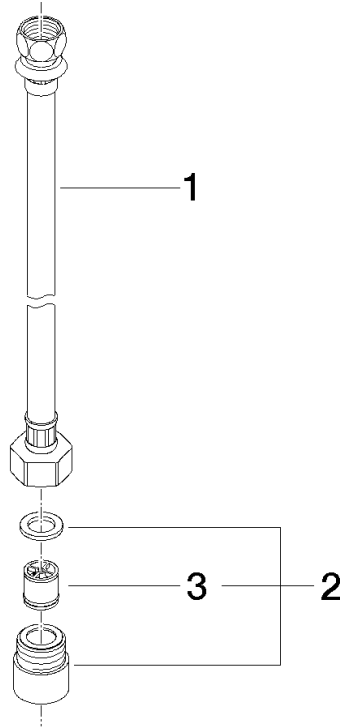

12 505 970 90

Fits: IMO, LULU, MADISON, MEM, TARA,
CL.1, LISSÉ, VAIA, META, CYO

High pressure hose 1/2" x 3/8" x 500 mm -

IMO

12 505 970 90

NOTE:only for electro-plated finishes.

High pressure hose 1/2" x 3/8" x 500 mm -

IMO

12 505 970 90

12 505 970 90

Spare parts list

No.	Item Number	Name	Quantity used	Delivery time
1	12 506 970 90	High pressure hoses -	1	2
2	04 24 03 024 01 90	nipple	1	2
3	90 23 01 040 00 90	back-flow preventer	1	2